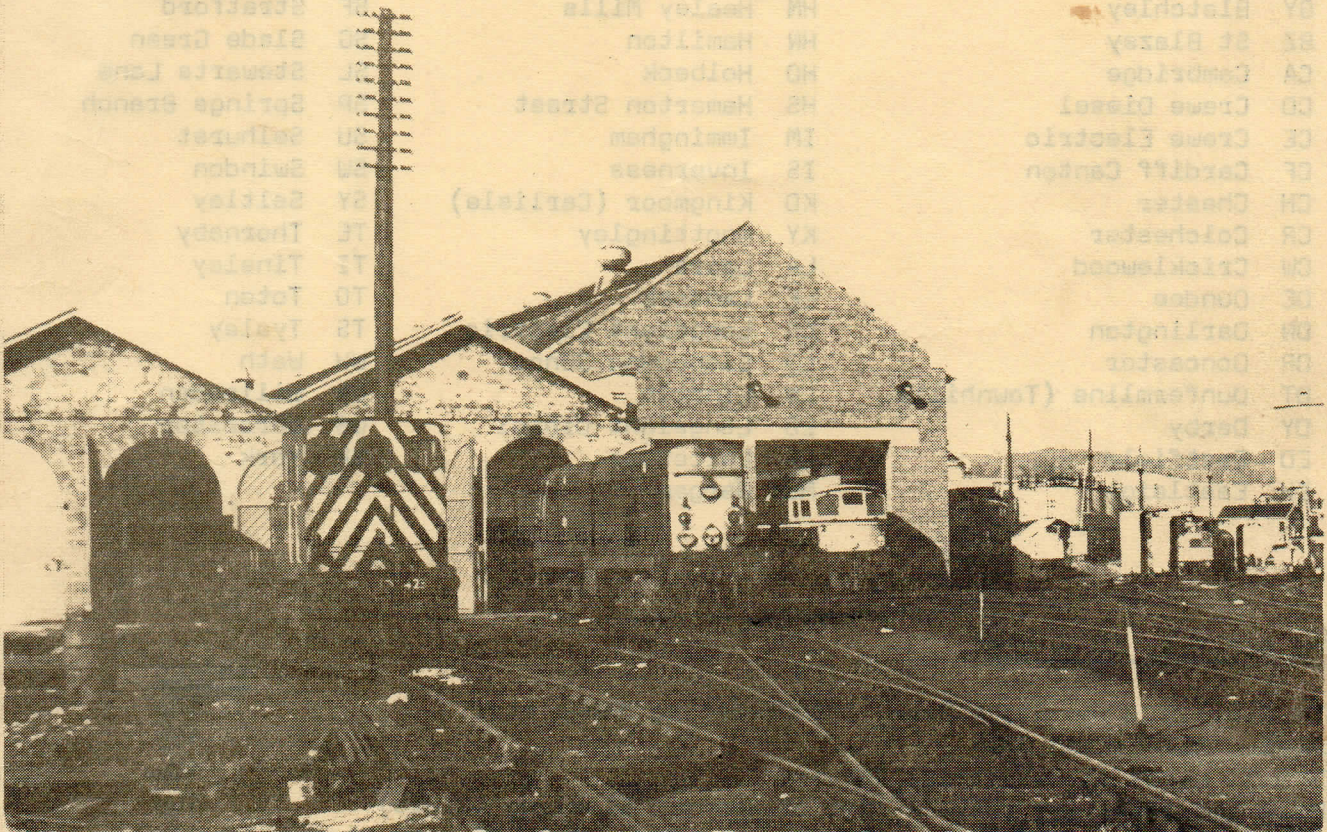

NORTHERN COUNTIES TRANSPORT SOCIETY

LOCOMOTIVE STOCK BOOK IN DEPOT ORDER CORRECT TO 6th APRIL COMPILED BY H. HOWELLS

PRINTED & PUBLISHED BY N.C.T.S. 44, Stanwell Rd., Swinton, Manchester, M27 1TD.

FOR YOUR ASSISTANCE DEPOT CODES ARE LISTED BELOW