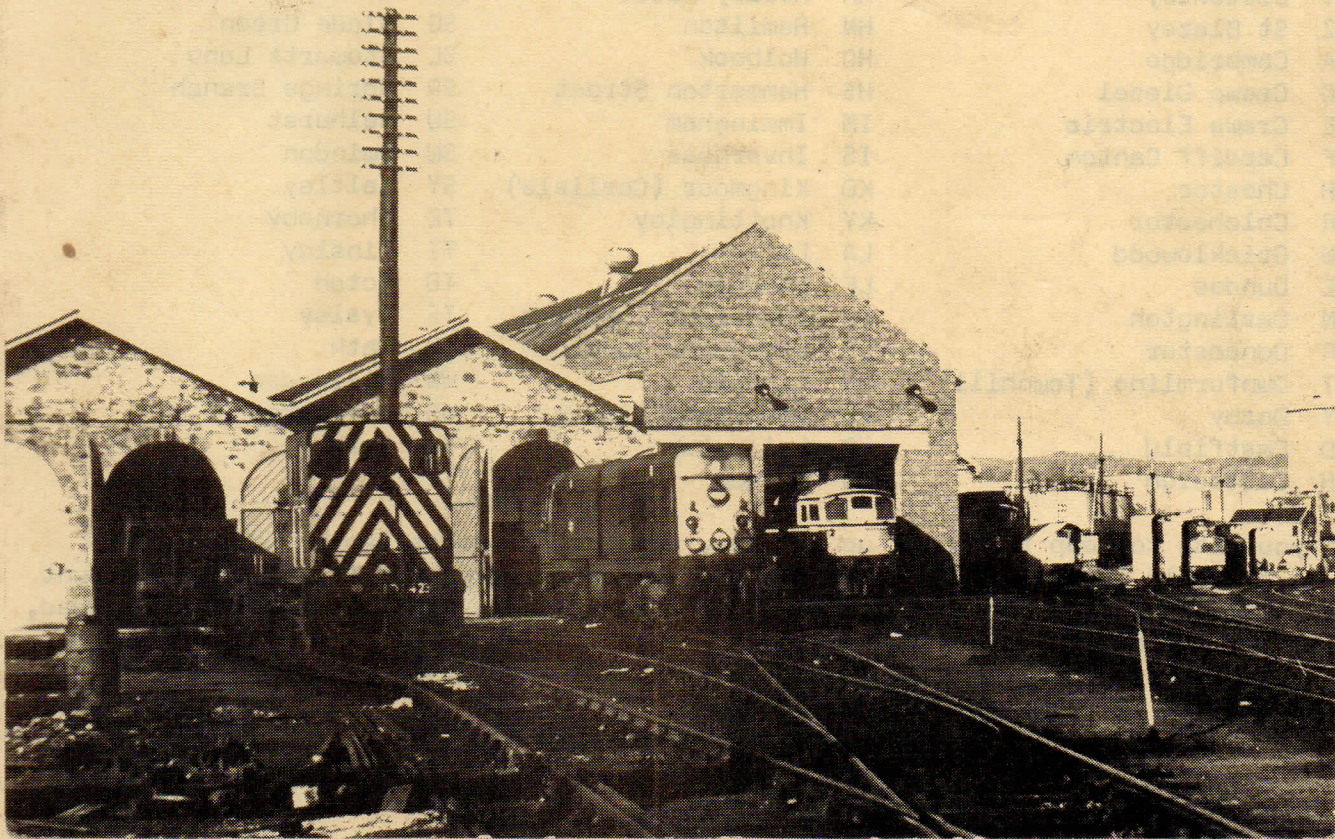

# NORTHERN COUNTIES TRANSPORT SOCIETY

---

LOCOMOTIVE STOCK BOOK IN DEPOT ORDER

COMPILED BY H. HOWELLS.

PRINTED & PUBLISHED BY N.C.T.S. 44, Stanwell Road, SWINTON, Manchester, M27 1TD.

FOR YOUR ASSISTANCE DEPOT CODES ARE LISTED BELOW